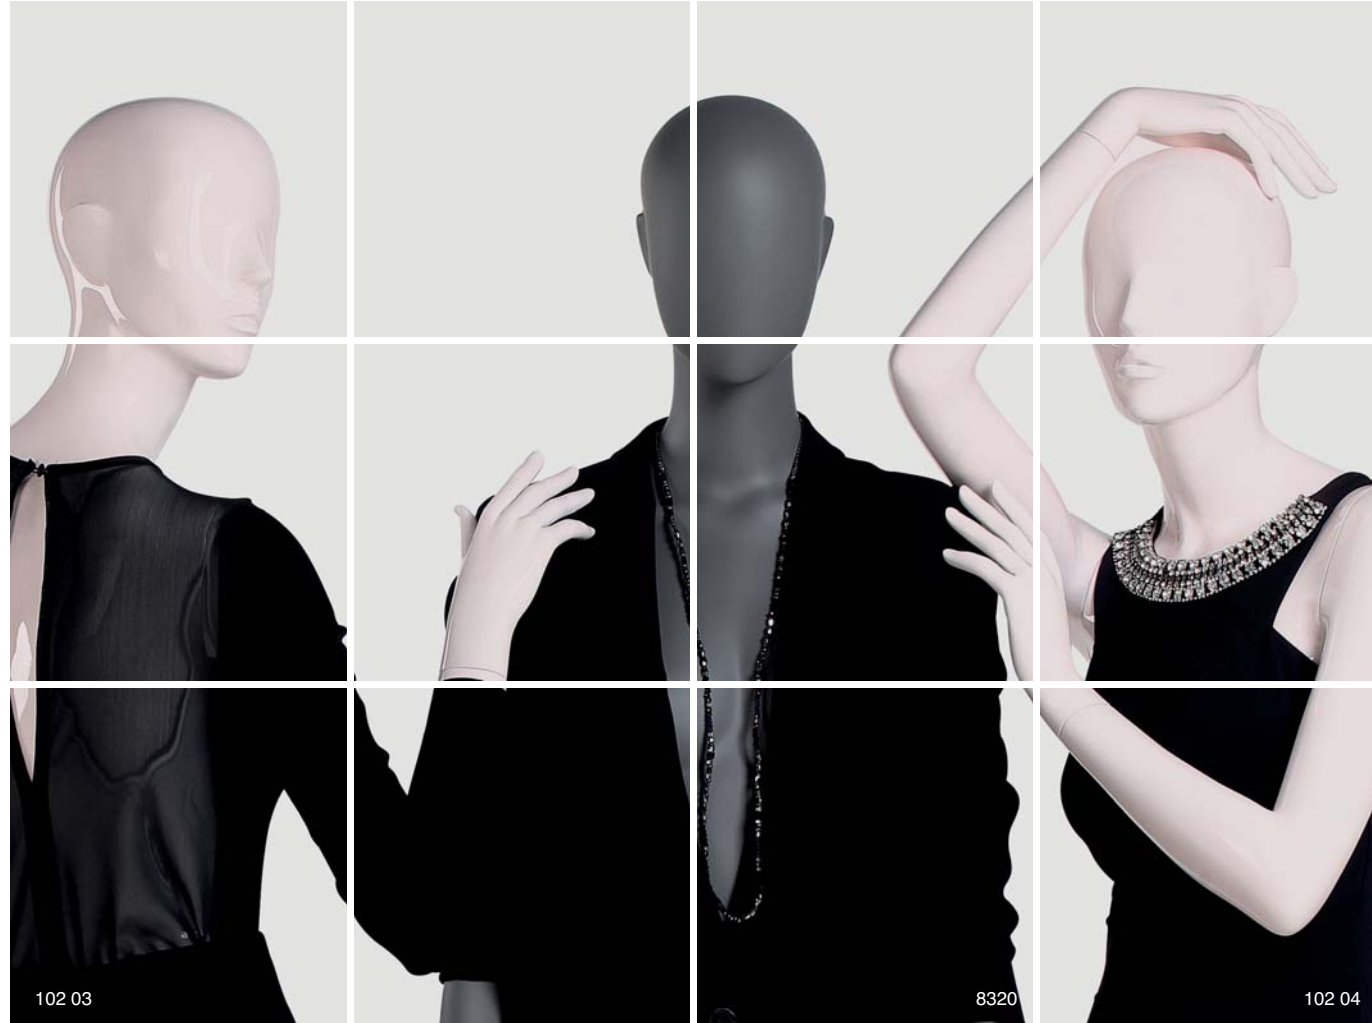

100
102

GIRLS BAND

The Cameleon concept - removable face - removable make-up

removable face	100 01	8120	100 02	100 03	8120	100 04	100 05	8114
fixed head	102 01	8320	102 02	102 03	8320	102 04	102 05	8314