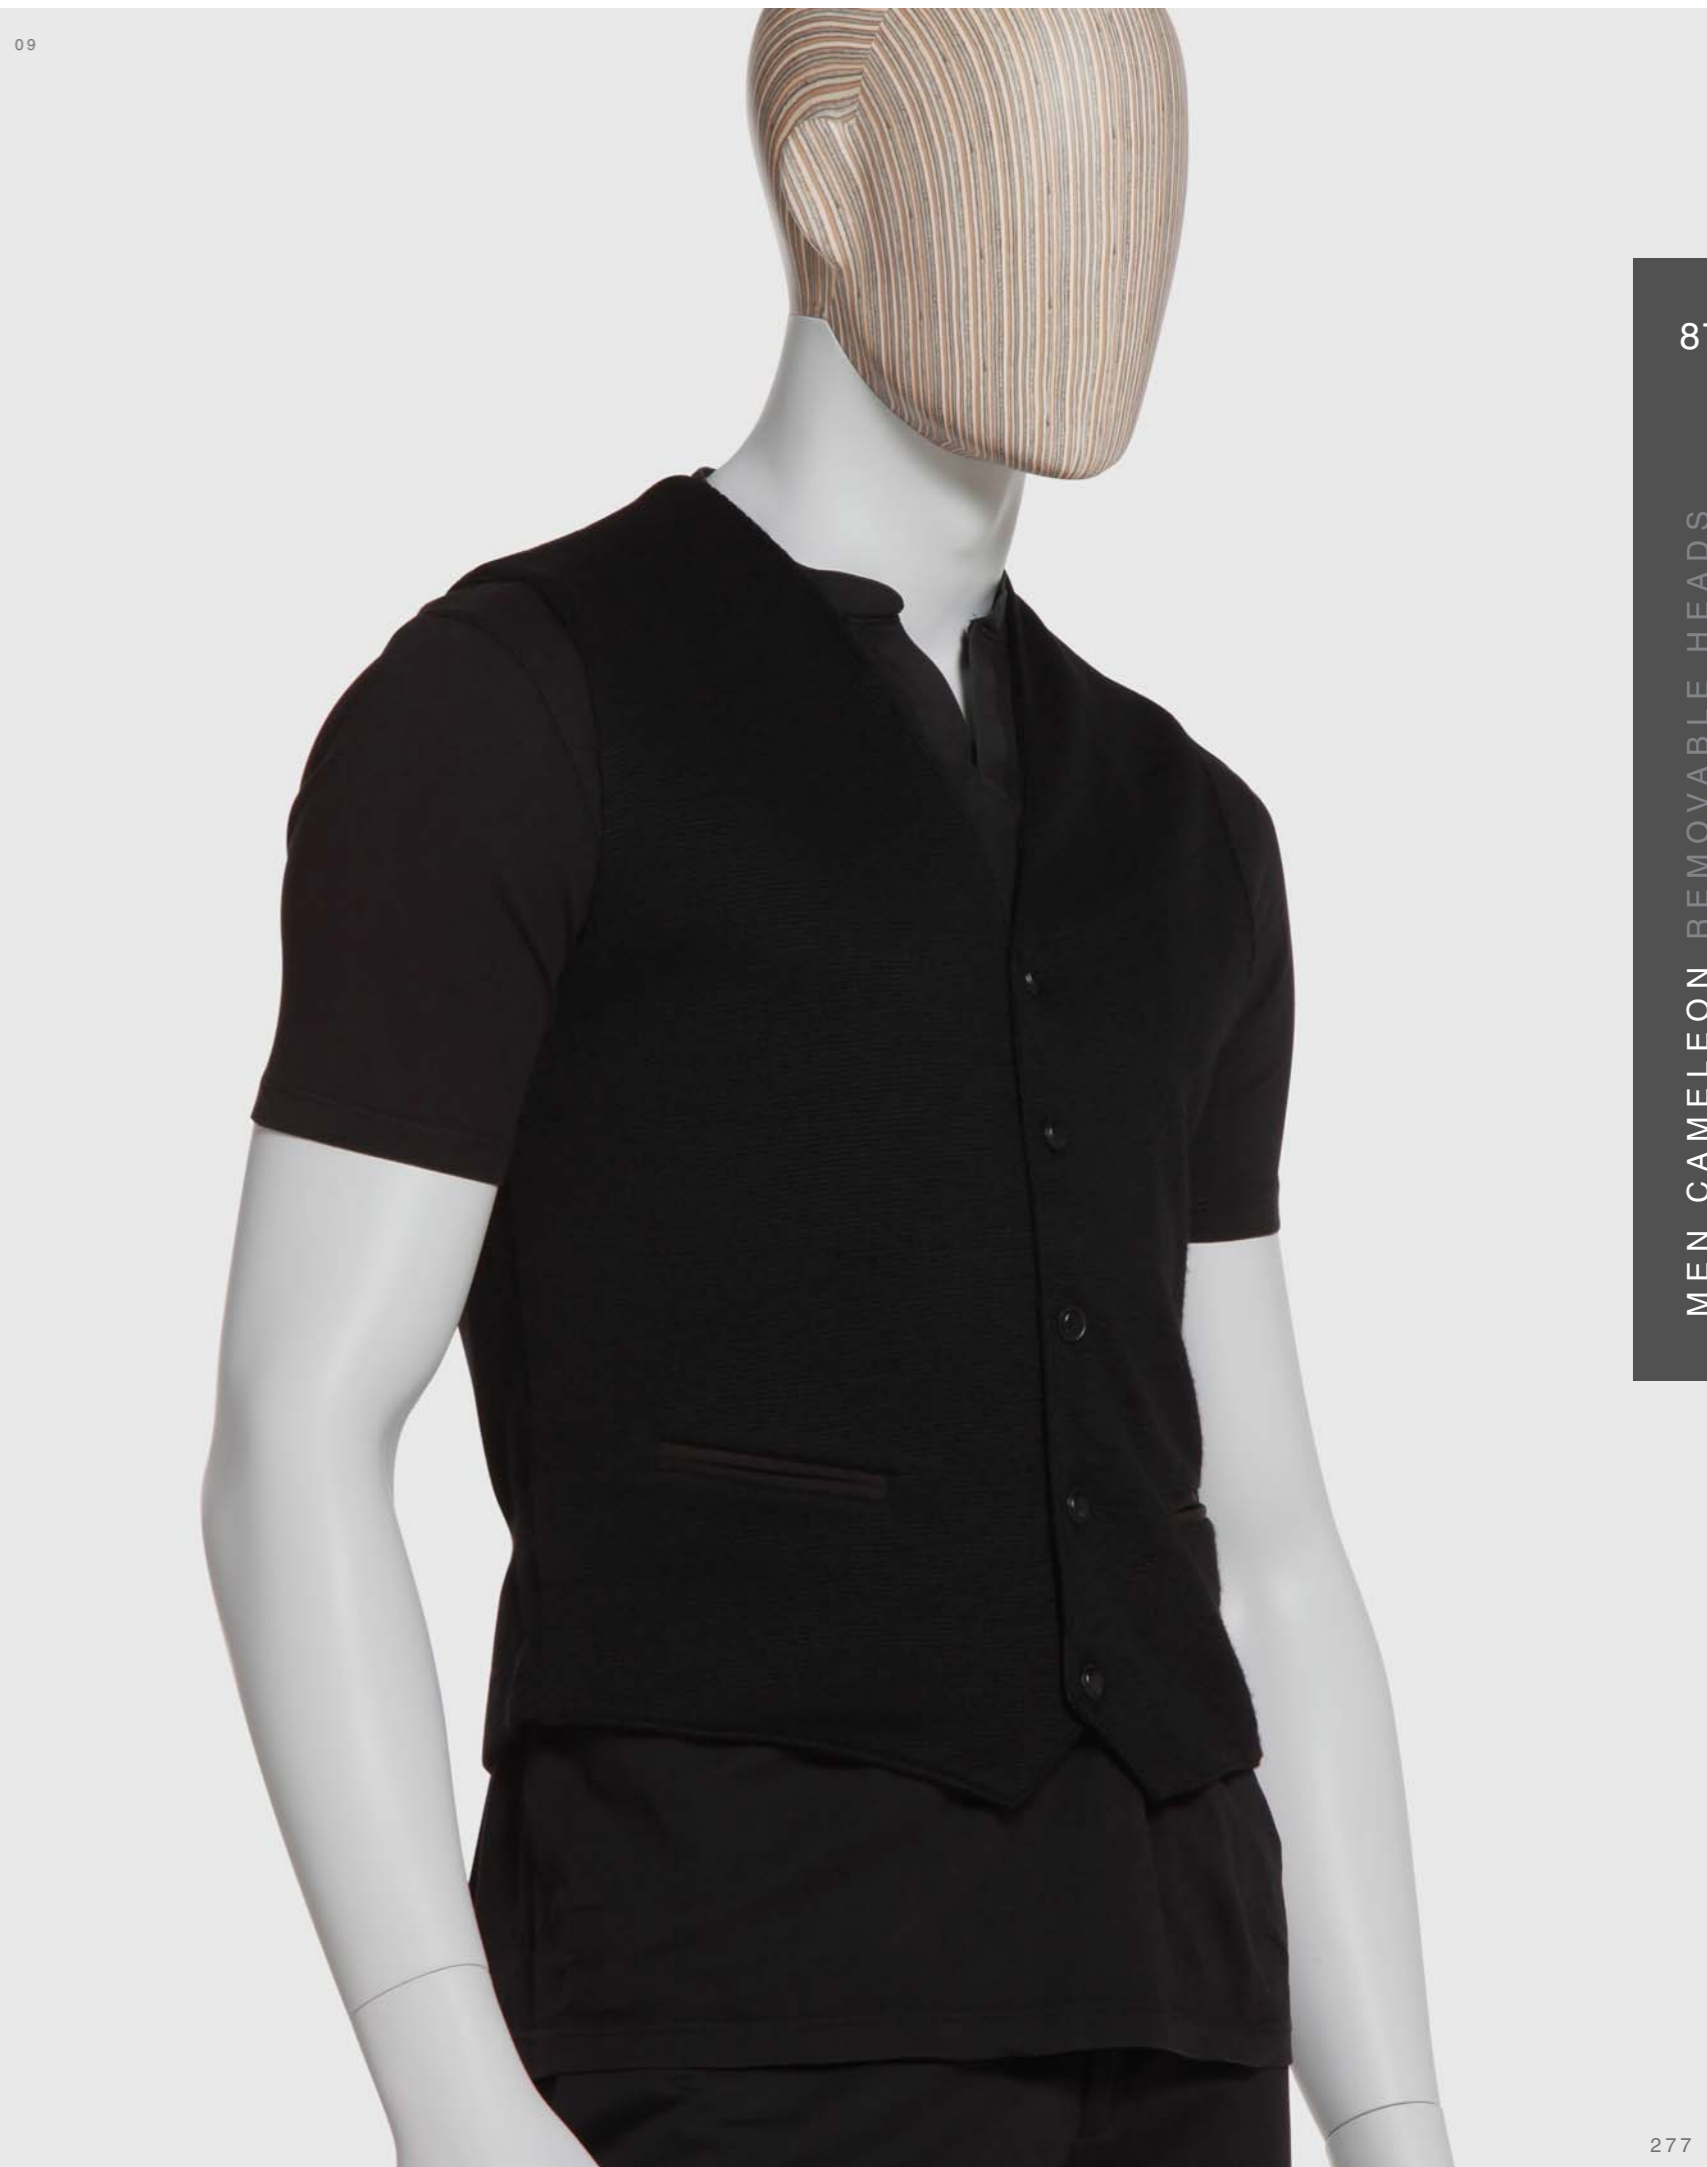

COLL87  
 ABSOLUTE CAMELEON  
 REMOVABLE HEADS  
 EGGHEAD

Head P1 Head P3

8701 8702 8703 8704 8707 8708 8709

09