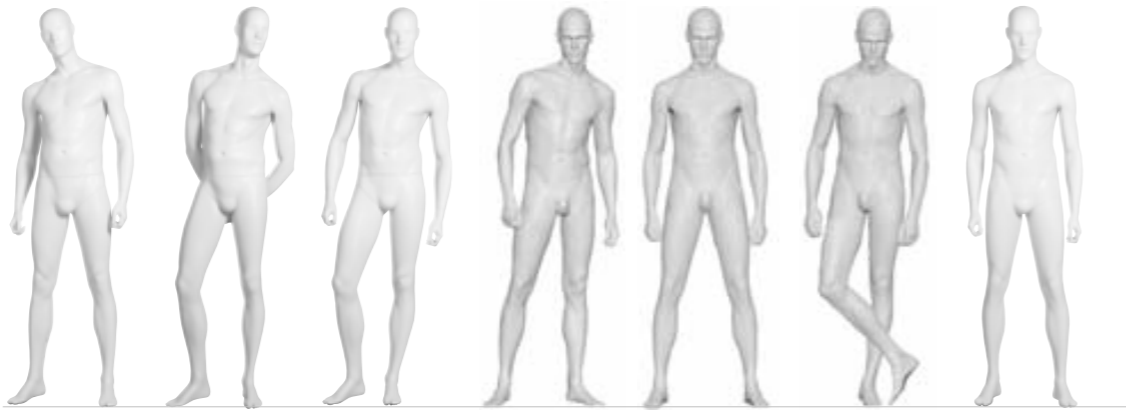

COLL87  
 ABSOLUTE CAMELEON  
 REMOVABLE HEADS  
 EGGHEAD

Head P1 Head P3

8701 8702 8703 8704 8707 8708 8709

09