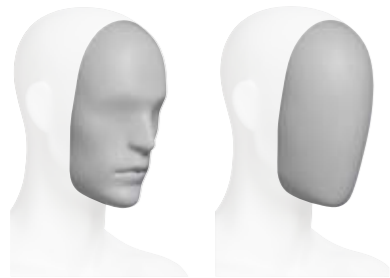

COLL86

ABSOLUTE CAMELEON  
REMOVABLE FACES  
ABSTRACT

CONTEMPORARY YOUNG MEN WITH REMOVABLE FACES

The ABSOLUTE CAMELEON series of mannequins represents the fashion conscious youth of today. The postures communicate the new generation attitude. The collection is made up of both casual and assertive attitudes inspired by the very latest world fashion scene. This version of the Absolute CAMELEON series has removable faces to harmonize the mannequin with your clothing collections or decoration themes. See our style guide for the wide range of face finishes available.

Face O1      Face O2

8601    8602    8603    8604    8607    8608    8609

08

COLL  
86

MEN CAMELEON REMOVABLE FACES