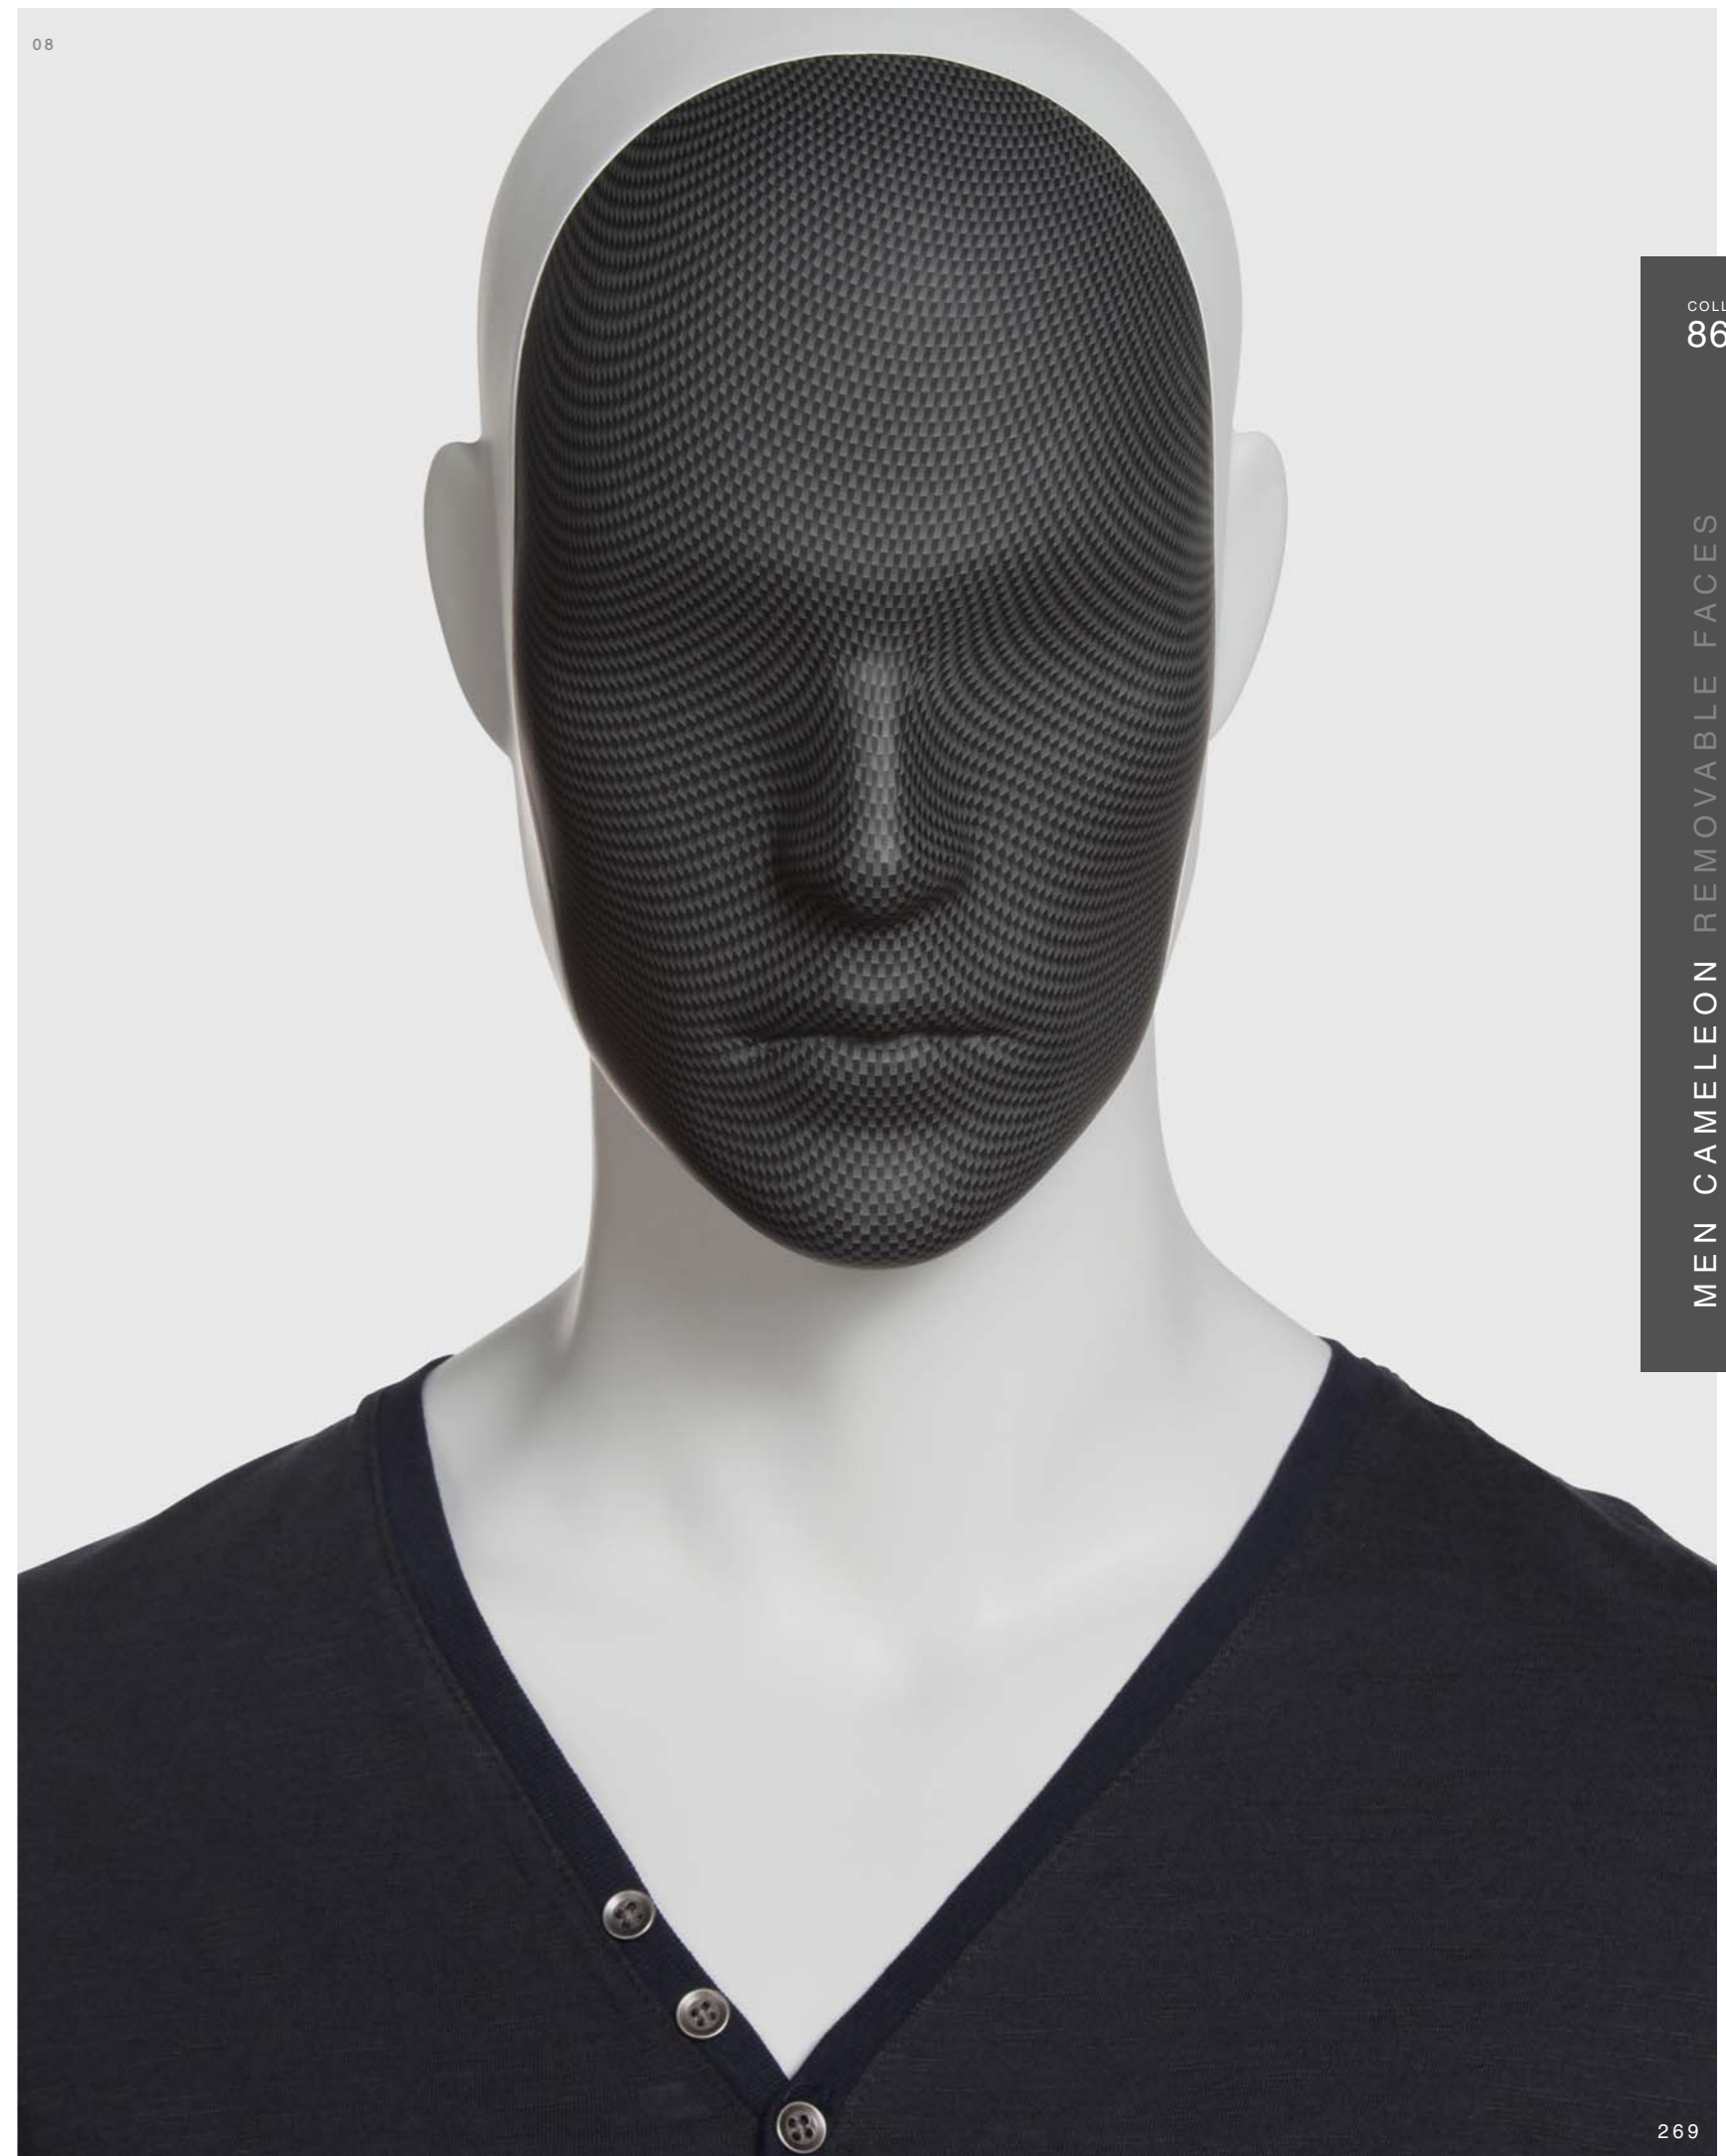

COLL86

ABSOLUTE CAMELEON  
REMOVABLE FACES  
ABSTRACT

CONTEMPORARY YOUNG MEN WITH REMOVABLE FACES

The ABSOLUTE CAMELEON series of mannequins represents the fashion conscious youth of today. The postures communicate the new generation attitude. The collection is made up of both casual and assertive attitudes inspired by the very latest world fashion scene. This version of the Absolute CAMELEON series has removable faces to harmonize the mannequin with your clothing collections or decoration themes. See our style guide for the wide range of face finishes available.

Face O1      Face O2

8601    8602    8603    8604    8607    8608    8609

08

COLL  
86

MEN CAMELEON REMOVABLE FACES