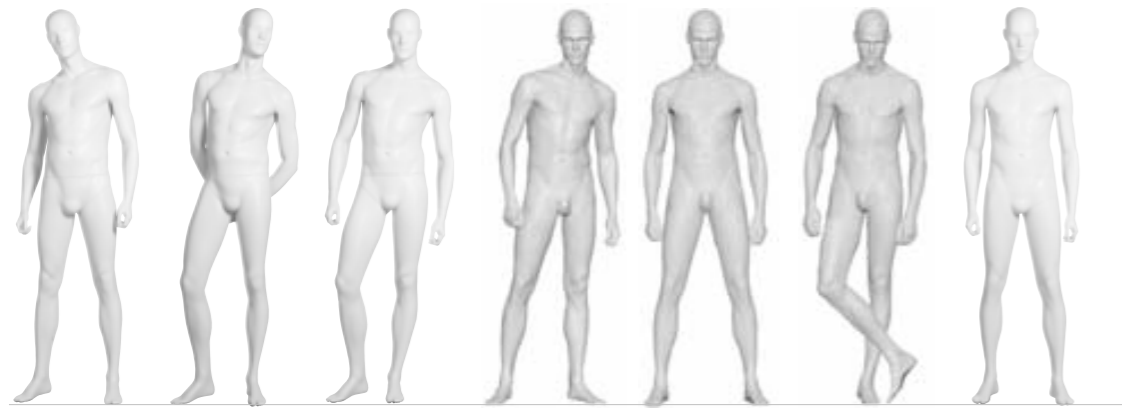

COLL86

ABSOLUTE CAMELEON  
REMOVABLE FACES  
ABSTRACT

CONTEMPORARY YOUNG MEN WITH REMOVABLE FACES

The ABSOLUTE CAMELEON series of mannequins represents the fashion conscious youth of today. The postures communicate the new generation attitude. The collection is made up of both casual and assertive attitudes inspired by the very latest world fashion scene. This version of the Absolute CAMELEON series has removable faces to harmonize the mannequin with your clothing collections or decoration themes. See our style guide for the wide range of face finishes available.

Face O1      Face O2

8601    8602    8603    8604    8607    8608    8609

08

COLL  
86

MEN CAMELEON REMOVABLE FACES