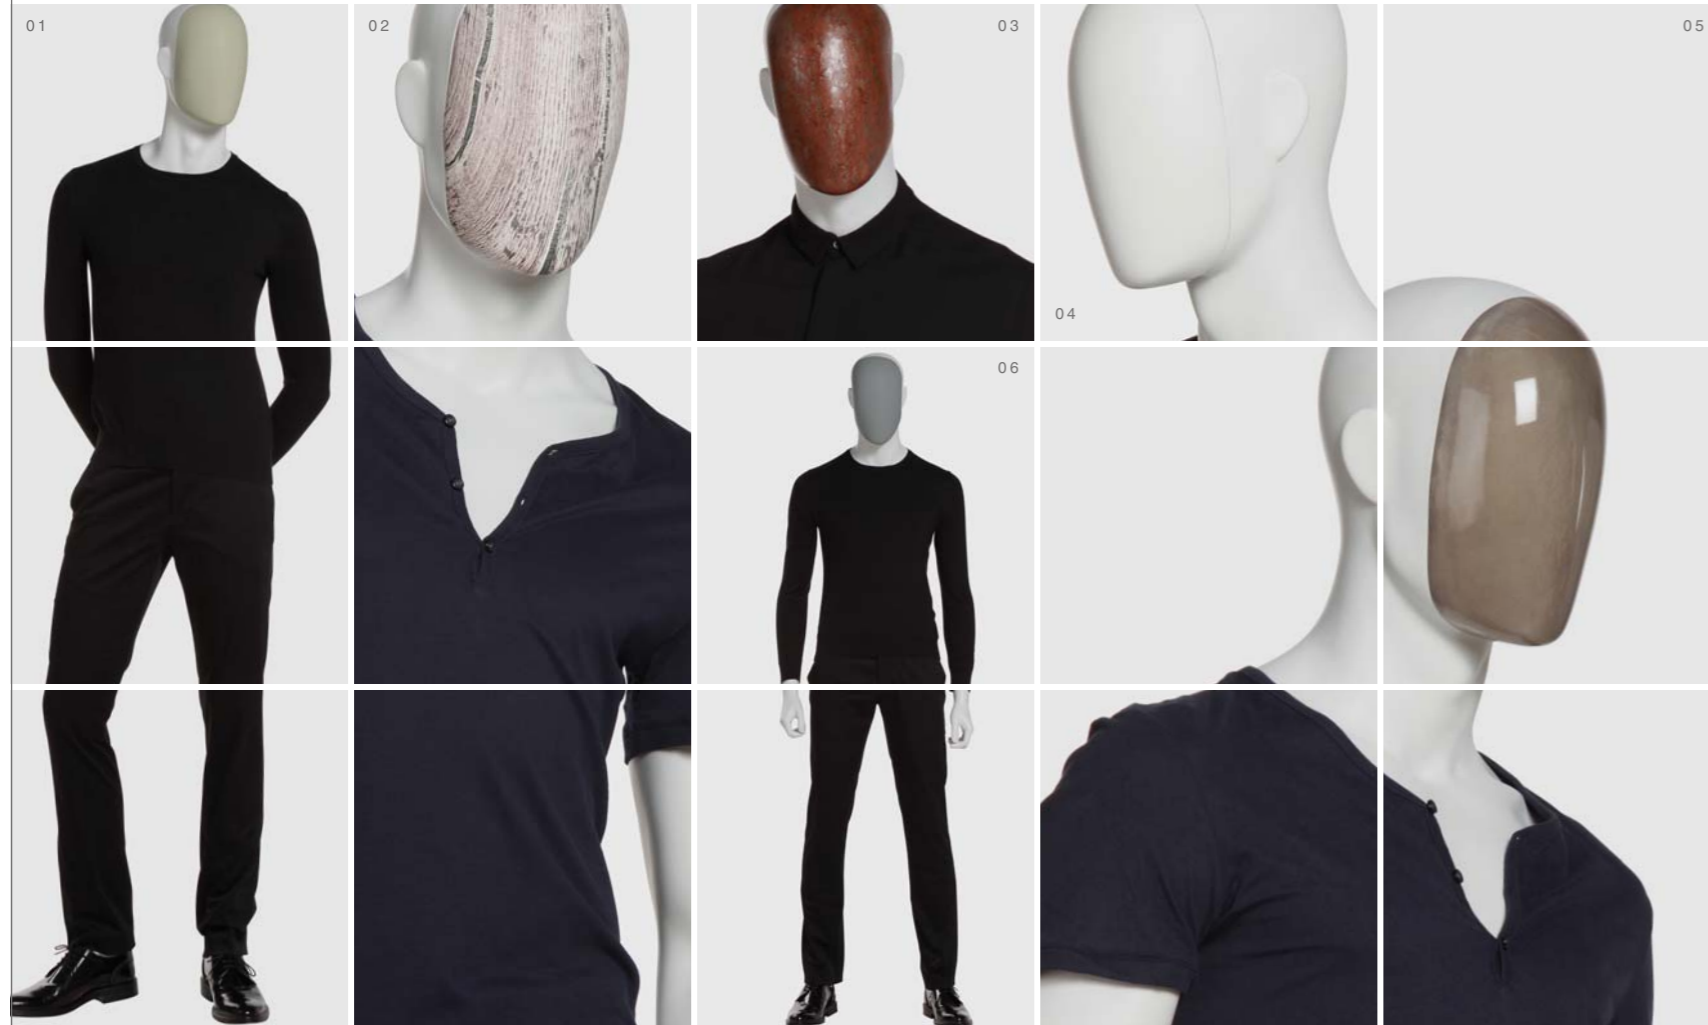

COLL86
 ABSOLUTE CAMELEON
 REMOVABLE FACES
 EGGHEAD

8601 8602 8603 8604^F 8607 8608 8609

07

COLL
86

MEN CAMELEON REMOVABLE FACES