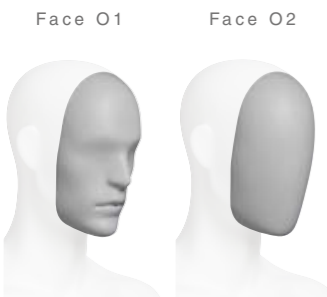

COLL86
 ABSOLUTE CAMELEON
 REMOVABLE FACES
 EGGHEAD

8601 8602 8603 8604^F 8607 8608 8609

07

COLL
86

MEN CAMELEON REMOVABLE FACES