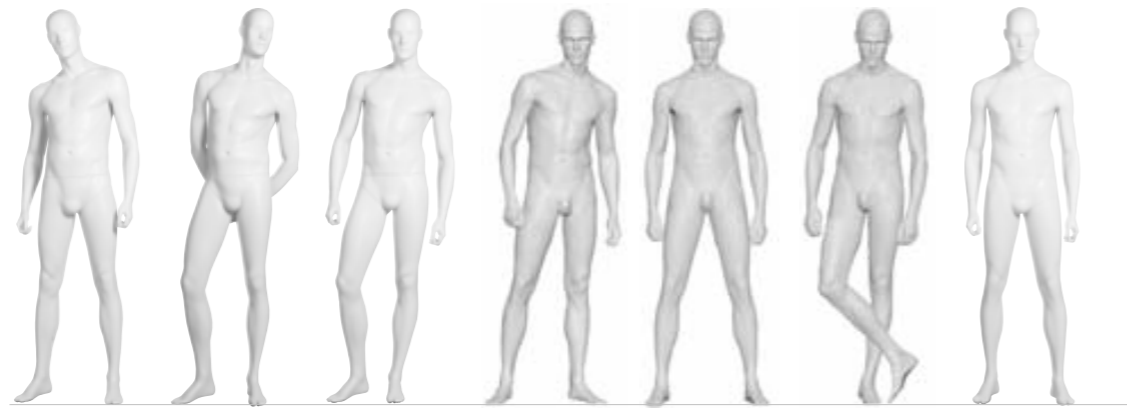

COLL86
 ABSOLUTE CAMELEON
 REMOVABLE FACES
 EGGHEAD

8601 8602 8603 8604^F 8607 8608 8609

07

COLL
86

MEN CAMELEON REMOVABLE FACES