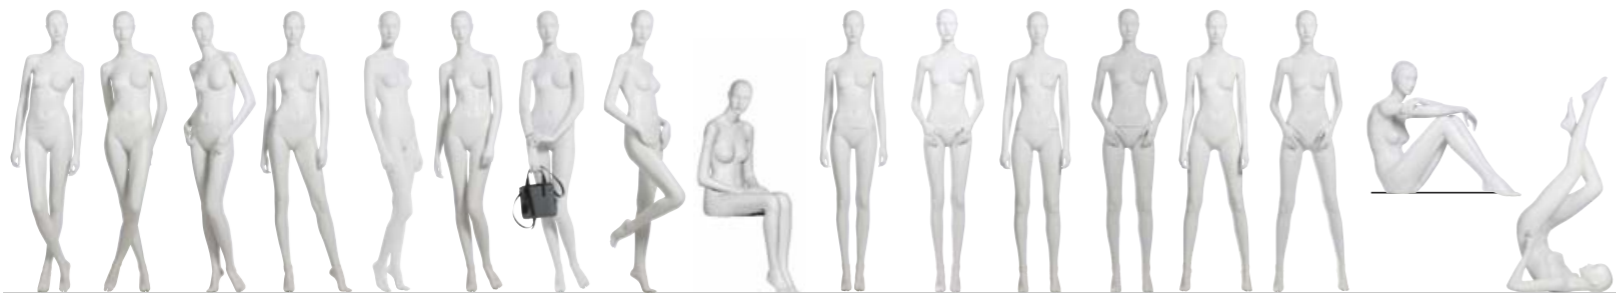

COLL83

ABSOLUTE CAMELEON

ABSTRACT / EGGHEAD

REMOVABLE LIPS

CONTEMPORARY YOUNG WOMEN WITH REMOVABLE LIPS

The ABSOLUTE series of mannequins represents the fashion conscious youth of today. The postures communicate the new generation attitude. The collection is made up of both casual and assertive attitudes inspired by the very latest world fashion scene. This version of the Absolute CAMELEON series has removable lips to harmonize the mannequin with your lingerie collections. See our other Absolute collections for more options for your lingerie.

Collezione 83 Lingerie in Light Grey

Head M6

Head M3

8301 8302 8304 8305 8306 8307 8309 8310 8312 8314 8315 8317 8318 8320 8321 8323 8324

COLL
83

WOMEN LINGERIE