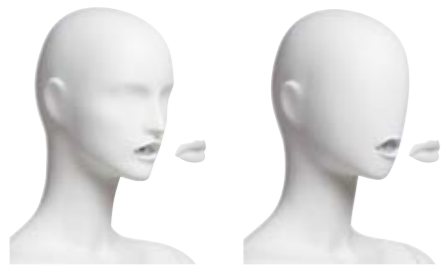

Collezione 83 Lingerie in Light Grey