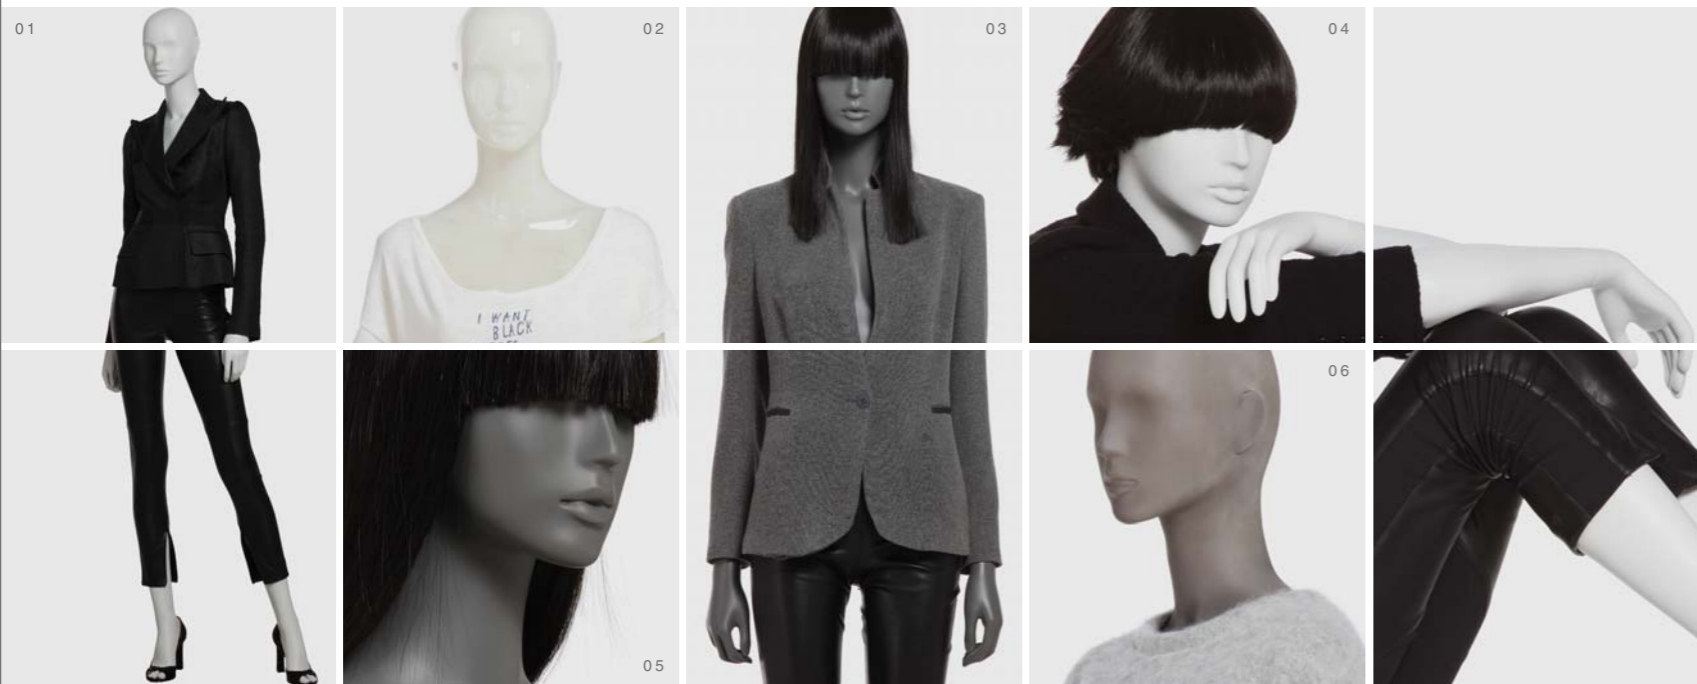

COLL83 ABSOLUTE

ABSTRACT

CONTEMPORARY YOUNG WOMEN

The ABSOLUTE series of mannequins represents the fashion conscious youth of today. The postures communicate the new generation attitude. The collection is made up of both casual and assertive attitudes inspired by the very latest world fashion scene. The collection is available in a great range of contemporary finishes.