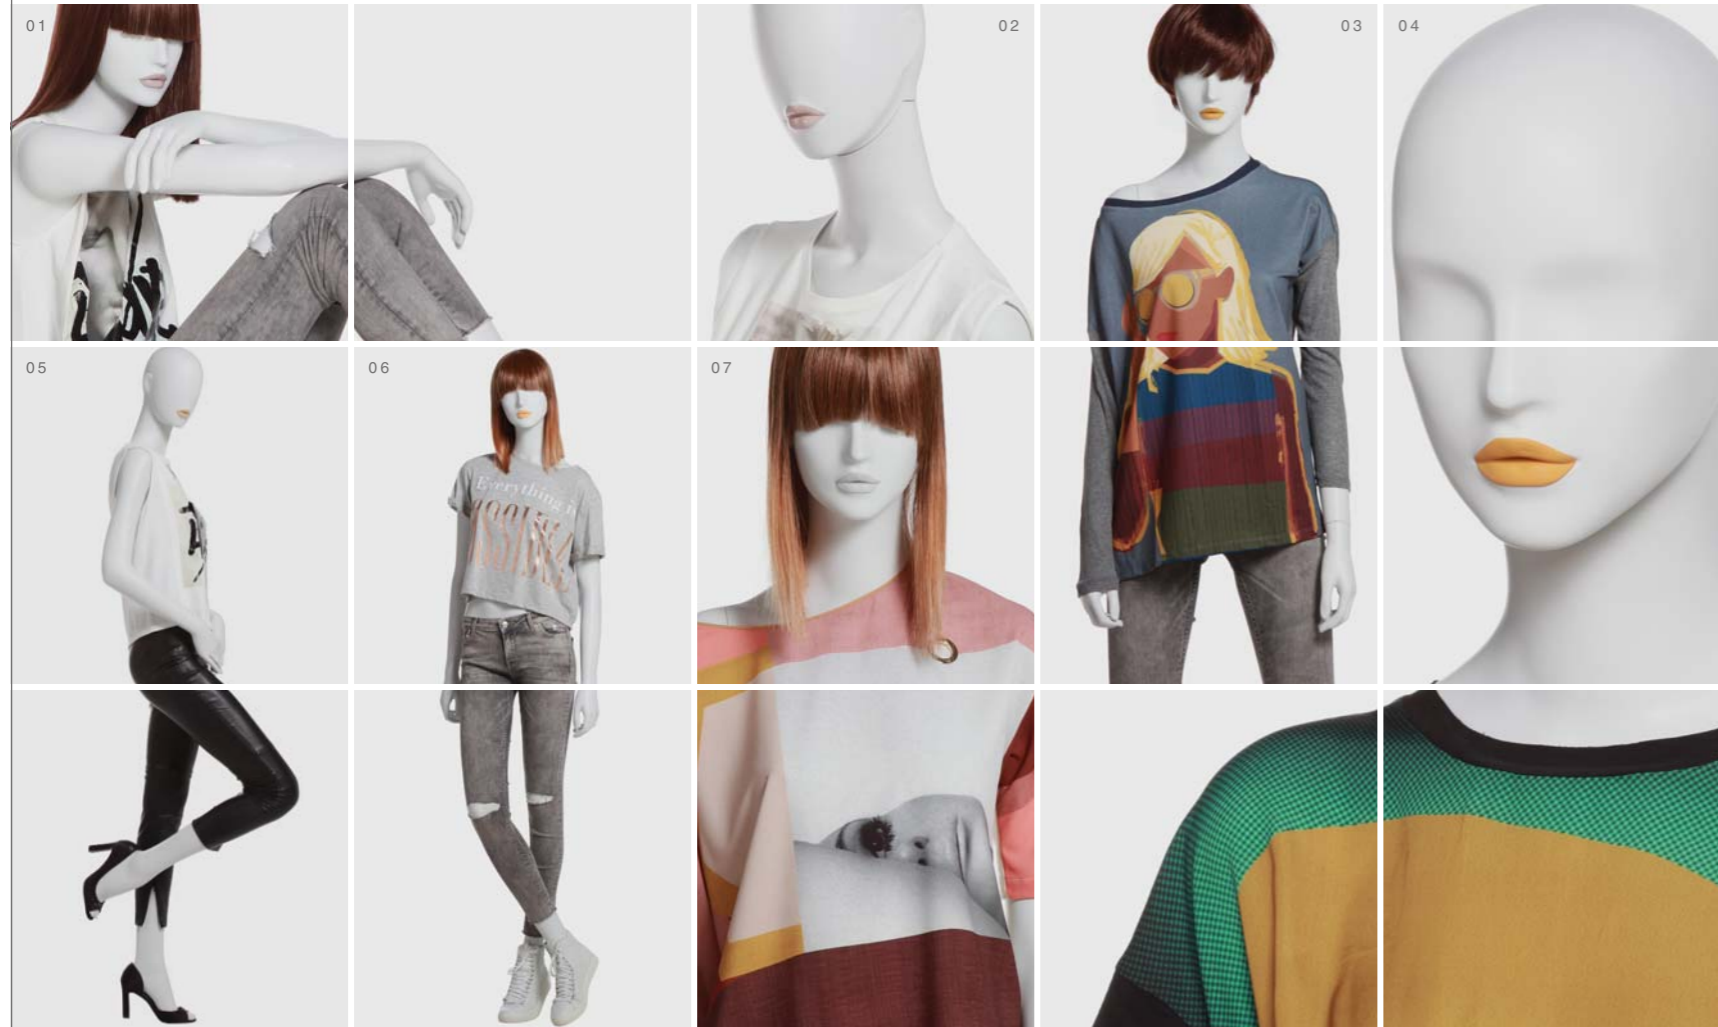

COLL82
 ABSOLUTE CAMELEON
 REMOVABLE HEADS
 ABSTRACT OR EGGHEAD
 WITH REMOVABLE LIPS

HEAD L5 HEAD L3

8301 8302 8304 8305 8306 8307 8309 8310 8312 8314 8315 8317 8318 8320 8321 8323 8324

08

COLL 82
 WOMEN CAMELEON • REMOVABLE HEADS