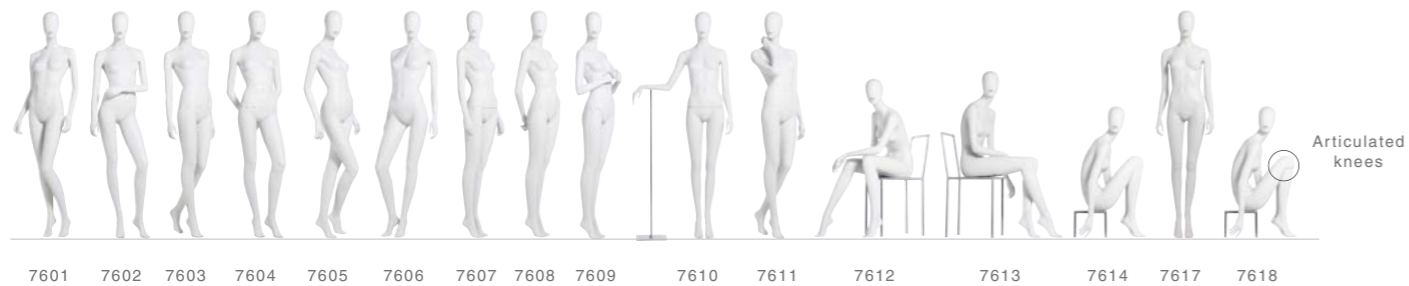

COLL76

VOGUE CAMELEON
FIXED HEAD WITH
REMOVABLE LIPS
EGGHEAD

FASHIONNABLE YOUNG WOMEN WITH REMOVABLE LIPS

The VOGUE series of mannequins represents the fashionable young woman of today. The elegant postures communicate a fresh youthful cool attitude. The collection is made up of both casual and fashion attitudes. The CAMELEON version of the VOGUE series utilizes WINDOW Mannequin's revolutionary CAMELEON removable make up. You can choose from hundreds of lip colours to coordinate the mannequin with your clothing collections. See our style guide for options.

For references of products on this page see glossary

HEAD 76

07

COLL
76

WOMEN CAMELEON • FIXED HEAD