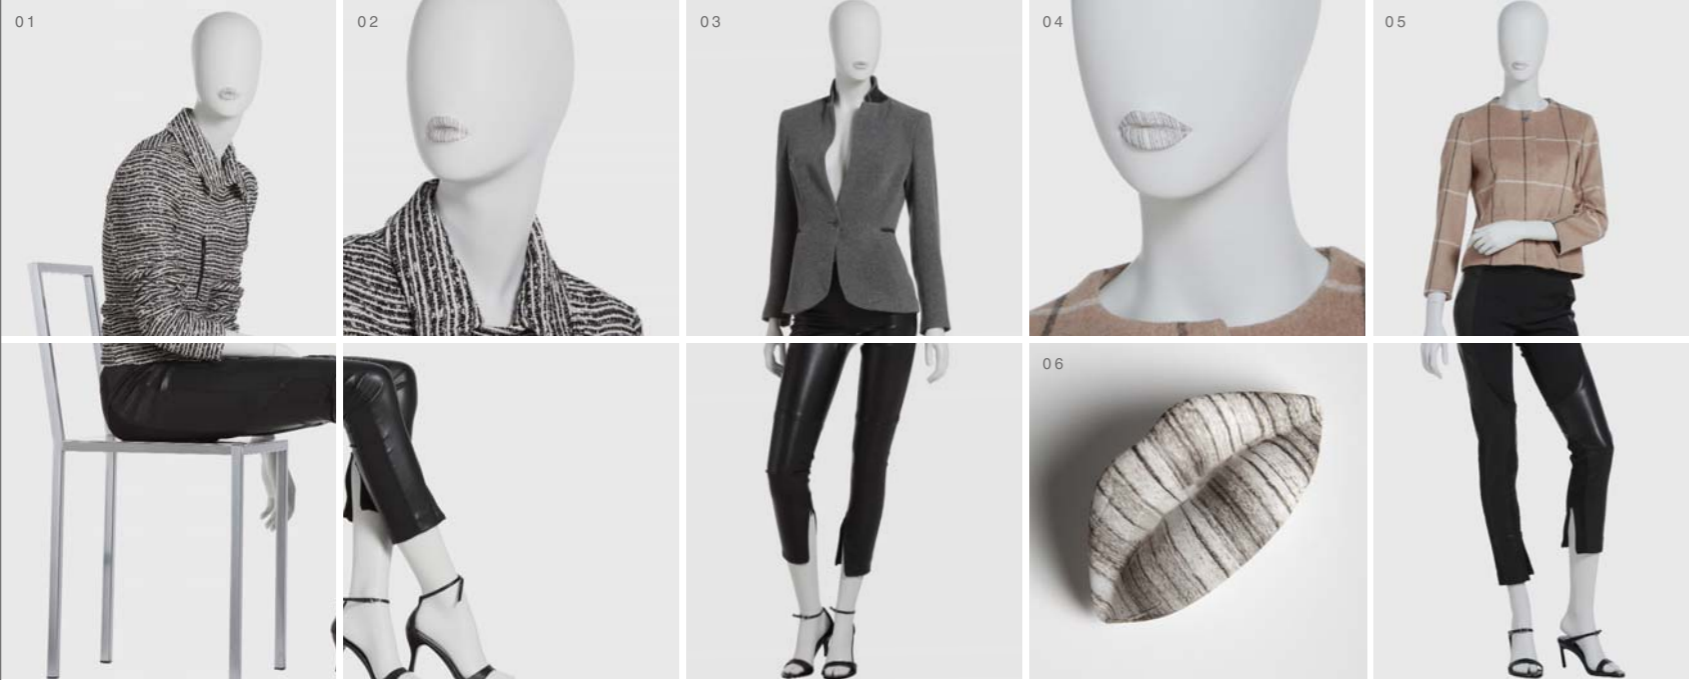

COLL76

VOGUE CAMELEON
FIXED HEAD WITH
REMOVABLE LIPS
EGGHEAD

FASHIONNABLE YOUNG WOMEN WITH REMOVABLE LIPS

The VOGUE series of mannequins represents the fashionable young woman of today. The elegant postures communicate a fresh youthful cool attitude. The collection is made up of both casual and fashion attitudes. The CAMELEON version of the VOGUE series utilizes WINDOW Mannequin's revolutionary CAMELEON removable make up. You can choose from hundreds of lip colours to coordinate the mannequin with your clothing collections. See our style guide for options.

For references of products on this page see glossary

HEAD 76

07

COLL
76

WOMEN CAMELEON • FIXED HEAD