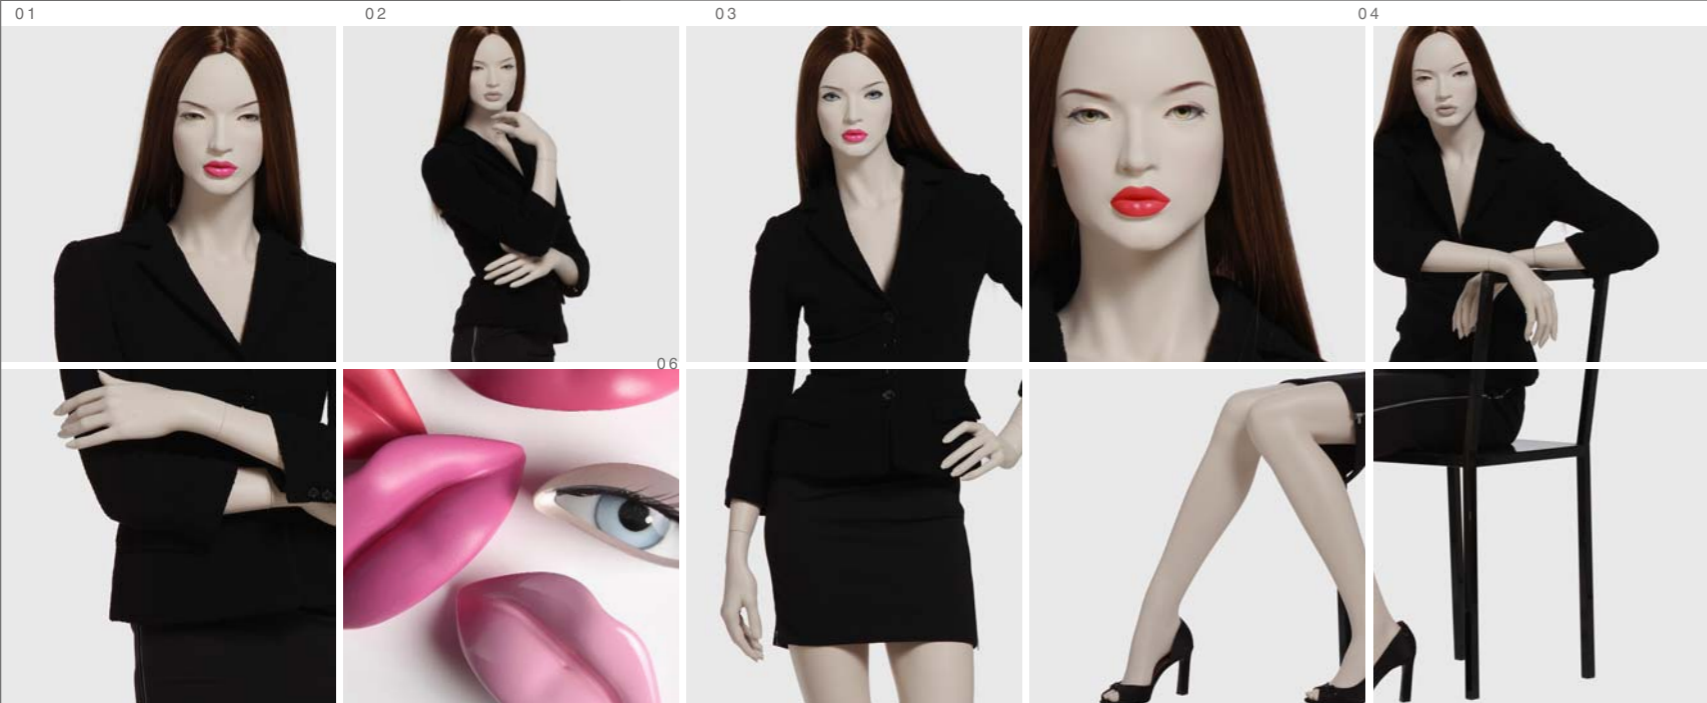

COLL69
 CHIC CAMELEON
 FIXED HEAD WITH
 REMOVABLE EYES
 AND LIPS
 REALISTIC

REFINED MATURE FEMALES WITH REMOVABLE MAKE UP

The CHIC series of mannequins represents the mature elegant woman of today. The elegant silhouettes are forceful yet refined. The collection is made up of both relaxed and catwalk attitudes. The CAMELEON version of the CHIC series utilizes WINDOW Mannequin's revolutionary CAMELEON removable make up. You can choose from hundreds of lip colours and eye designs to coordinate the mannequin with your clothing collections. See our style guide for options. THE MANNEQUINS ARE DELIVERED WITH TWO SETS OF STANDARD LIPS AND EYES, see style guide for details..

For references of products on this page see glossary

Head 74/F2

6901 6902 6903 6905 6906 6908 6912 6915 6916 6919 6920

07

COLL
 69

WOMEN CAMELEON • FIXED HEAD